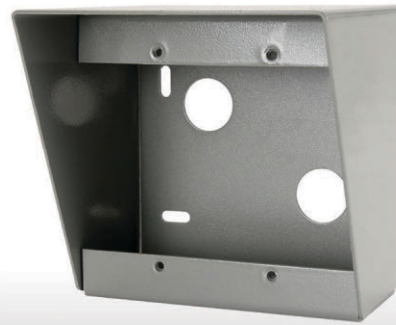

SURFACE MOUNT ENCLOSURE

Quam SE7GVP

The SE7GVP is a steel, vandal resistant, hooded, surface mount enclosure for 2-gang call-in or listen-only stations. There are four (4) 6-32 threaded inserts on a standard 2-gang center and two (2), 1/2" conduit entrances with a gray, powder coat finish. For use in an indoor or outdoor environment.

APPLICATION	Intended Use: Installation:	Indoor or protected outdoor environment Vertical surface mount
MECHANICAL SPECIFICATIONS	Dimension: Finish: Weight:	4 9/16" (H) x 4 5/8" (H) x 4" (D) Gray powder coat 2 lbs.
RECOMMENDED QUAM COMPONENTS	Call-in Stations: Listen-only Stations:	CIS4 Series CIS8 Series